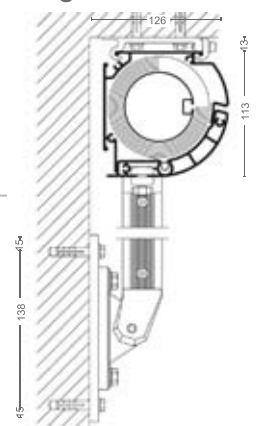

Ceiling Installation