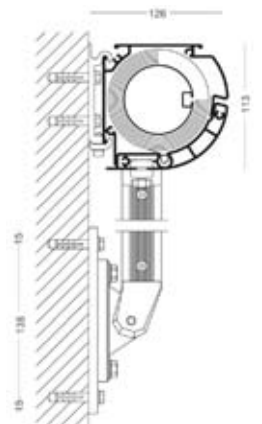

Wall Installation