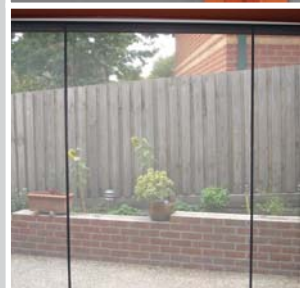

channel

- ❏ *Unique side channel system Australian designed*
- ❏ *Enhance and protect your outdoor living all year round*
- ❏ *Environmentally friendly*
- ❏ *No unsightly ropes or straps*
- ❏ *Easy to operate - Manual or Motorised with remote control*
- ❏ *Ideal for mesh or PVC fabrics*

FAA

VERTISHADE

eZIP

CHANNEL

CHANNEL

channel

Specifications

- Size:** Recommended maximum size 10m² for optimal performance
Maximum width 5000mm, drop 3500mm.
Removable posts may be available depending upon application.
- Construction:** Custom powder coated aluminium channels and bottom rail
- Fabrics:** Choice of Colorbond or Aluminium Extruded Pelmet
- Features:** Clear PVC, Mesh & Acrylic fabrics for sun, rain & light wind protection
- Operation:** 90mm channels and locking bottom rail so blind can be tensioned
- Installation:** Manual crank or specialised Becker motorisation recommended
Pergola, Verandah, Alfresco, Face or Recess

HEADBOX

SIDE LOCK PIN

CHANNEL GUIDE

CRANK HANDLE

SEE-THROUGH MESH

SUNTECH
OUTDOOR VICTORIA
1 300 974 224
SALES@SUNTECHAWNINGSONLINE.COM.AU