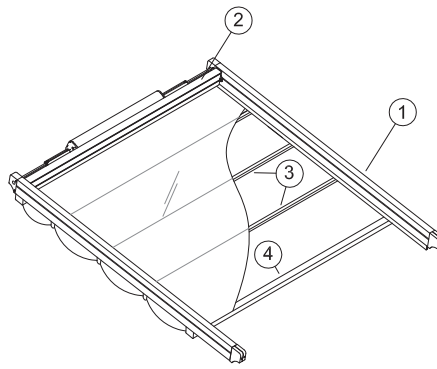

# SUNTECH

THE NEW GENERATION OF RETRACTABLE PERGOLAS AND ROOF SYSTEMS

PURE

[suntechoutdoor.com.au/](http://suntechoutdoor.com.au/)

SUNTECH

**Suntech Technical Details: Pure**

One Module  
2m > 4.5m

Two Module  
4.5m > 9m

Three Module  
9m > 13m

① Rafter

② Motor Support

③ Fabric Support

④ Puller Profile

# SUNTECH PURE

Technical details

SUNTECH

Suntech Technical Details: Pure

Projection	Fabric Height	Hood	Fall
(P)	(N)	(L)	(A)
3m	430	570	450
3.5m	440	625	503
4m	450	680	555
4.5m	460	735	608
5m	470	790	661
5.5m	480	845	713
6m	490	900	766
6.5m	500	955	818
7m	510	1010	871
7.5m	560	1065	923
8m	570	1120	976
8.5m	580	1175	1028
9m	590	1230	1081
9.5m	600	1285	1133
10m	610	1340	1186