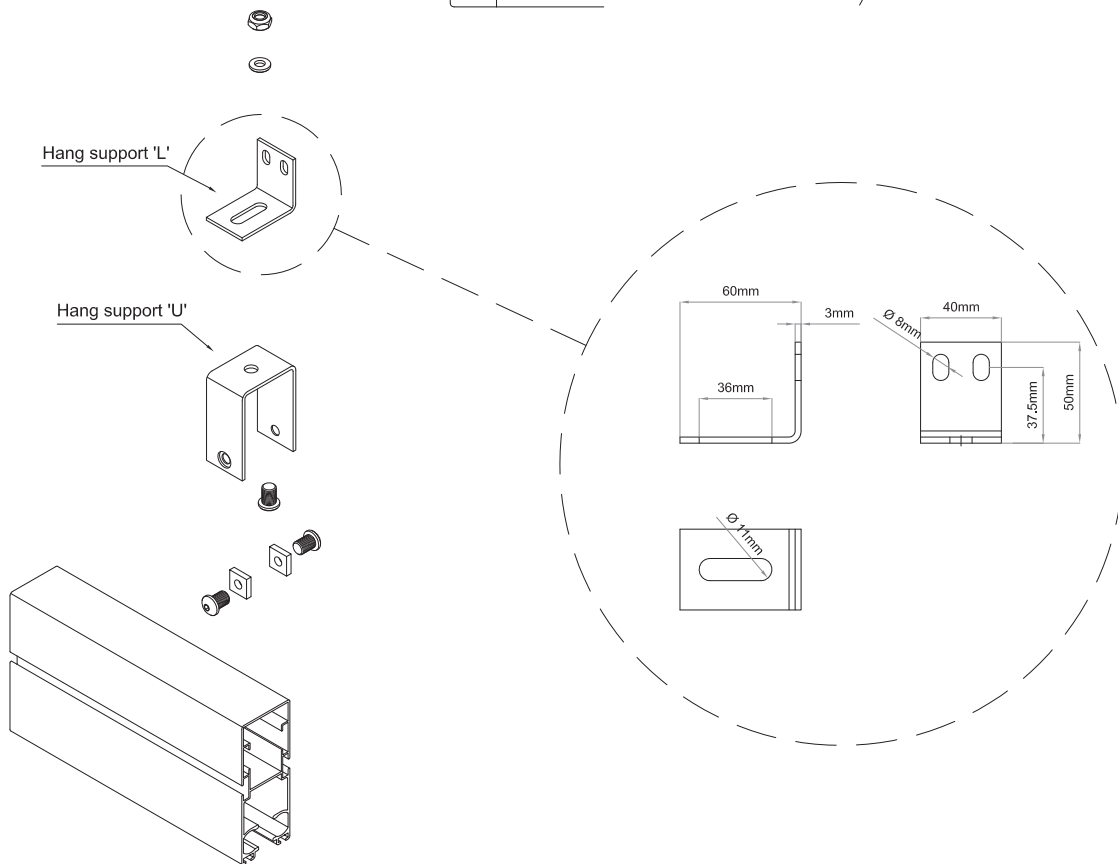

# SUNTECH

THE NEW GENERATION OF RETRACTABLE PERGOLAS AND ROOF SYSTEMS

PURE

[suntechoutdoor.com.au/](http://suntechoutdoor.com.au/)

SUNTECH

**Suntech Technical Details: Pure**

One Module  
2m > 4.5m

Two Module  
4.5m > 9m

Three Module  
9m > 13m

① Rafter

② Motor Support

③ Fabric Support

④ Puller Profile

# SUNTECH PURE

Technical details

SUNTECH

Suntech Technical Details: Pure

Projection	Fabric Height	Hood	Fall
(P)	(N)	(L)	(A)
3m	430	570	450
3.5m	440	625	503
4m	450	680	555
4.5m	460	735	608
5m	470	790	661
5.5m	480	845	713
6m	490	900	766
6.5m	500	955	818
7m	510	1010	871
7.5m	560	1065	923
8m	570	1120	976
8.5m	580	1175	1028
9m	590	1230	1081
9.5m	600	1285	1133
10m	610	1340	1186