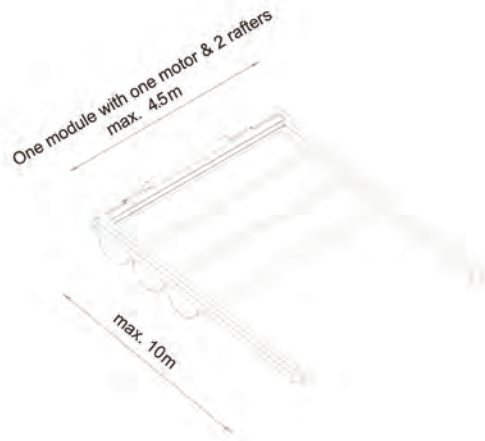

# SUNTECH

THE NEW GENERATION OF RETRACTABLE PERGOLAS AND ROOF SYSTEMS

PURE

[suntechoutdoor.com.au/](http://suntechoutdoor.com.au/)

SUNTECH

**Suntech Technical Details: Pure**

One Module  
2m > 4.5m

Two Module  
4.5m > 9m

Three Module  
9m > 13m

① Rafter

② Motor Support

③ Fabric Support

④ Puller Profile

# SUNTECH PURE

Technical details

SUNTECH

Suntech Technical Details: Pure

Projection	Fabric Height	Hood	Fall
(P)	(N)	(L)	(A)
3m	430	570	450
3.5m	440	625	503
4m	450	680	555
4.5m	460	735	608
5m	470	790	661
5.5m	480	845	713
6m	490	900	766
6.5m	500	955	818
7m	510	1010	871
7.5m	560	1065	923
8m	570	1120	976
8.5m	580	1175	1028
9m	590	1230	1081
9.5m	600	1285	1133
10m	610	1340	1186