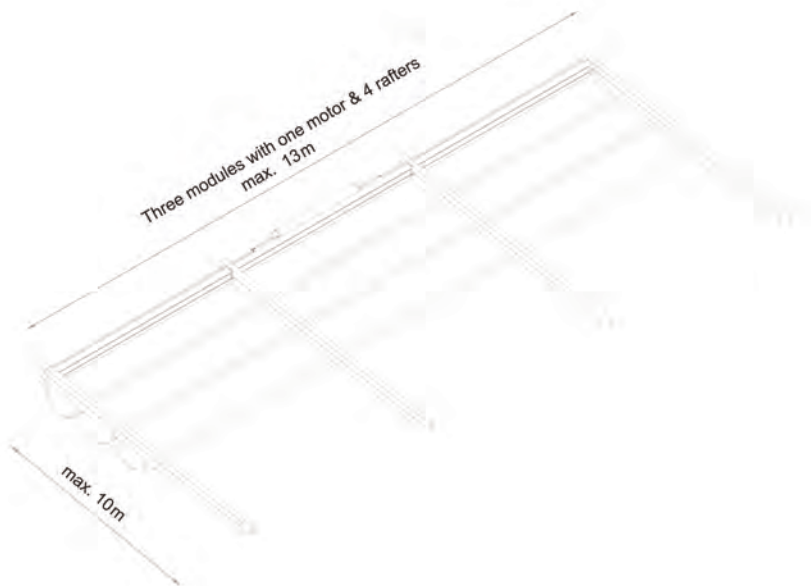

# SUNTECH

THE NEW GENERATION OF RETRACTABLE PERGOLAS AND ROOF SYSTEMS

PURE

[suntechoutdoor.com.au/](http://suntechoutdoor.com.au/)

SUNTECH

**Suntech Technical Details: Pure**

One Module  
2m > 4.5m

Two Module  
4.5m > 9m

Three Module  
9m > 13m

① Rafter

② Motor Support

③ Fabric Support

④ Puller Profile

# SUNTECH PURE

Technical details

SUNTECH

Suntech Technical Details: Pure

Projection	Fabric Height	Hood	Fall
(P)	(N)	(L)	(A)
3m	430	570	450
3.5m	440	625	503
4m	450	680	555
4.5m	460	735	608
5m	470	790	661
5.5m	480	845	713
6m	490	900	766
6.5m	500	955	818
7m	510	1010	871
7.5m	560	1065	923
8m	570	1120	976
8.5m	580	1175	1028
9m	590	1230	1081
9.5m	600	1285	1133
10m	610	1340	1186