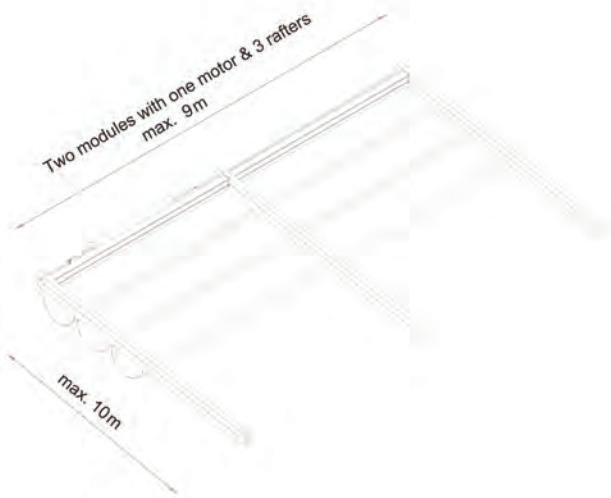

# SUNTECH

THE NEW GENERATION OF RETRACTABLE PERGOLAS AND ROOF SYSTEMS

PURE

[suntechoutdoor.com.au/](http://suntechoutdoor.com.au/)

SUNTECH

**Suntech Technical Details: Pure**

One Module  
2m > 4.5m

Two Module  
4.5m > 9m

Three Module  
9m > 13m

① Rafter

② Motor Support

③ Fabric Support

④ Puller Profile

# SUNTECH PURE

Technical details

SUNTECH

Suntech Technical Details: Pure

Projection	Fabric Height	Hood	Fall
(P)	(N)	(L)	(A)
3m	430	570	450
3.5m	440	625	503
4m	450	680	555
4.5m	460	735	608
5m	470	790	661
5.5m	480	845	713
6m	490	900	766
6.5m	500	955	818
7m	510	1010	871
7.5m	560	1065	923
8m	570	1120	976
8.5m	580	1175	1028
9m	590	1230	1081
9.5m	600	1285	1133
10m	610	1340	1186