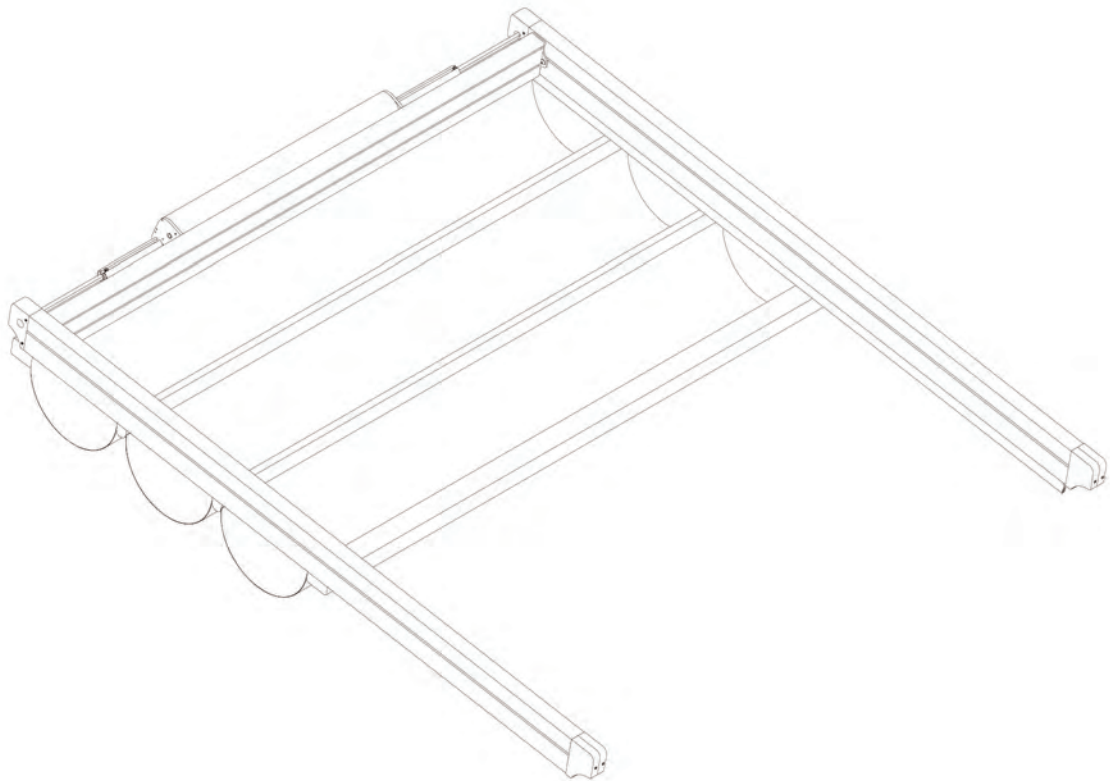

# SUNTECH

THE NEW GENERATION OF RETRACTABLE PERGOLAS AND ROOF SYSTEMS

PURE

[suntechoutdoor.com.au/](http://suntechoutdoor.com.au/)

SUNTECH

**Suntech Technical Details: Pure**

One Module  
2m > 4.5m

Two Module  
4.5m > 9m

Three Module  
9m > 13m

① Rafter

② Motor Support

③ Fabric Support

④ Puller Profile

# SUNTECH PURE

Technical details

SUNTECH

Suntech Technical Details: Pure

Projection	Fabric Height	Hood	Fall
(P)	(N)	(L)	(A)
3m	430	570	450
3.5m	440	625	503
4m	450	680	555
4.5m	460	735	608
5m	470	790	661
5.5m	480	845	713
6m	490	900	766
6.5m	500	955	818
7m	510	1010	871
7.5m	560	1065	923
8m	570	1120	976
8.5m	580	1175	1028
9m	590	1230	1081
9.5m	600	1285	1133
10m	610	1340	1186