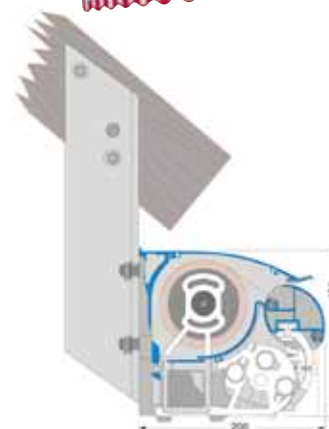

## SUN SHADE AWNING SOLUTIONS

With max. 7m width and max. 11m the Classic is suitable any area. The optional valance offers a variable sun and privacy protection. This design can withstand the harshest weather conditions while retaining unmistakable style and unmatched quality.

## Installation Options

Wall Fix

Top Fix

Rafter Fix