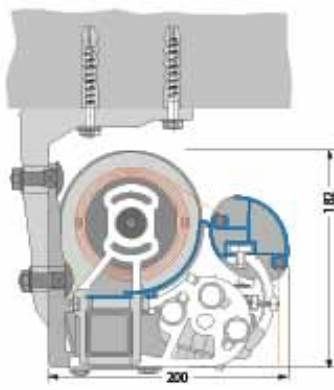

CLASSIC

Installation Options

Top Fix

Control Accessories

Technical Information

DRIVE	Motorised or manual operation
SENSORS	All weather sensors - sun, rain, wind, temperature, timer
FRAME COLOURS	White or custom Dulux powder coat finish
AWNING FABRICS	Acrylic or polyester canvas or sunscreen mesh
VALANCE	Straight or wavy (optional)
WIDTH	3m - 11m
Extension (arm lengths)	2.0m / 2.5m / 3.0m / 3.5m / 4.0m
PROFILES	High Grade Extruded Aluminum
FIXINGS	Stainless steel nuts, bolts and pins
ARM	High tension triple spring arm system with PVC coated stainless steel cables