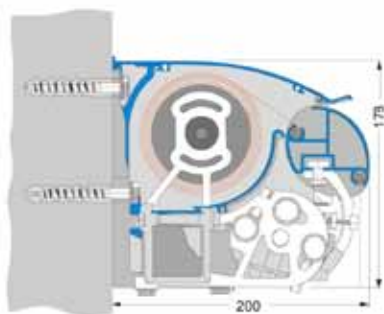

Installation Options

Wall Fix