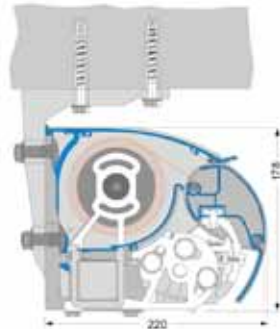

Furnish and make outdoor spaces comfortable with the Design Semi Cassette while retaining unmistakable style and unmatched quality. With a maximum of 11m wide and 4m extension the Design-Semi Cassette is suitable for both small and large areas

DESIGN

SEMI-CASSETTE

Installation Options

Wall Fix

Top Fix

Rafter Fix

Control Accessories

TIMER

WIND SENSOR

REMOTES

Technical Information

DRIVE	Motorised or manual operation
SENSORS	All weather sensors - sun, rain, wind, temperature, timer
FRAME COLOURS	White or custom Dulux powder coat finish
AWNING FABRICS	Acrylic or polyester canvas or sunscreen mesh
WIDTH	3m - 11m
Extension (arm lengths)	2.0m / 2.5m / 3.0m / 3.5m / 4.0m
PROFILES	High Grade Extruded Aluminum
FIXINGS	Stainless steel nuts, bolts and pins
ARM	High tension triple spring arm system with PVC coated stainless steel cables