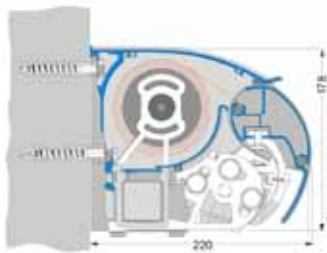

Furnish and make outdoor spaces comfortable with the Design Semi Cassette while retaining unmistakable style and unmatched quality. With a maximum of 11m wide and 4m extension the Design-Semi Cassette is suitable for both small and large areas

DESIGN

SEMI-CASSETTE

Installation Options

Wall Fix

Top Fix

Rafter Fix

Control Accessories

TIMER