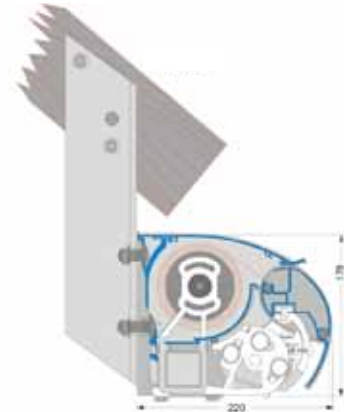

Furnish and make outdoor spaces comfortable with the Design Semi Cassette while retaining unmistakable style and unmatched quality. With a maximum of 11m wide and 4m extension the Design-Semi Cassette is suitable for both small and large areas

DESIGN

SEMI-CASSETTE

Installation Options

Wall Fix

Top Fix

Rafter Fix

Control Accessories

TIMER

WIND SENSOR

REMOTES

Technical Information

DRIVE	Motorised or manual operation
SENSORS	All weather sensors - sun, rain, wind, temperature, timer
FRAME COLOURS	White or custom Dulux powder coat finish
AWNING FABRICS	Acrylic or polyester canvas or sunscreen mesh
WIDTH	3m - 11m
Extension (arm lengths)	2.0m / 2.5m / 3.0m / 3.5m / 4.0m
PROFILES	High Grade Extruded Aluminum
FIXINGS	Stainless steel nuts, bolts and pins
ARM	High tension triple spring arm system with PVC coated stainless steel cables